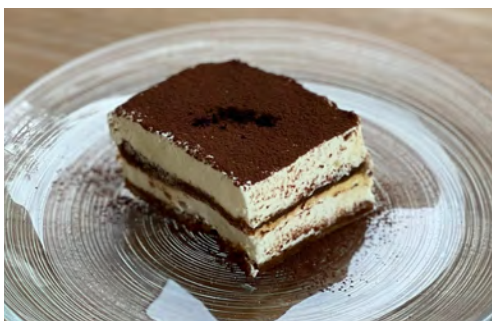

DESSERT & DRINK SET

Tiramisu

Drink Set ¥ 1200 / Single item ¥ 700